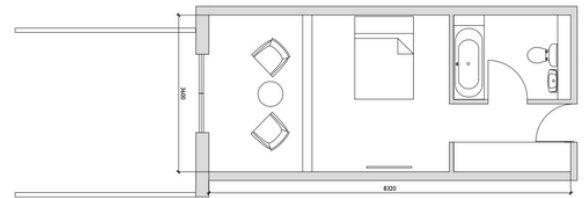

COMBE GROVE

THE METABOLIC HEALTH RETREAT

SOLO ROOM PRICING

Prices start from £2,600 for the 52 week programme.

ORCHARD ROOMS

Ground floor
Garden Terrace
Shower
Approx 21sqm
£3200

GROVE ROOMS

First floor
Balcony with views
Bath with overhead shower
Approx 30sqm
£3500

COPPICE ROOMS

Second floor
Valley view window seat
Bath with overhead shower
Approx 22sqm
£2900

WOODLAND ROOMS

Second floor
Woodland facing
Bath with overhead shower
Approx 25sqm
£2600

To support your lifestyle change, your life partner may attend for an additional charge of £600 for non-prediabetics. This offer is for prediabetic clients only.