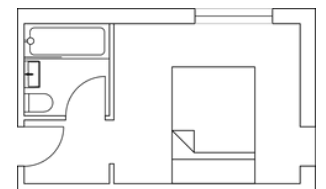

COMBE GROVE

THE METABOLIC HEALTH RETREAT

SOLO ROOM PRICING

Prices start from £2,600 for the 52 week programme.

ORCHARD ROOMS

Ground floor
Garden Terrace
Shower
Approx 21sqm
£3200

GROVE ROOMS

First floor
Balcony with views
Bath with overhead shower
Approx 30sqm
£3500

COPPICE ROOMS

Second floor
Valley view window seat
Bath with overhead shower
Approx 22sqm
£2900

WOODLAND ROOMS

Second floor
Woodland facing
Bath with overhead shower
Approx 25sqm
£2600

To support your lifestyle change, your life partner may attend for an additional charge of £600 for non-prediabetics. This offer is for prediabetic clients only.