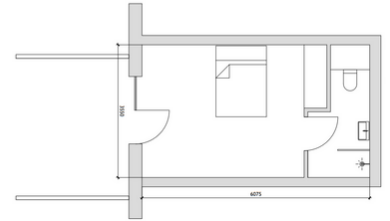

COMBE GROVE

THE METABOLIC HEALTH RETREAT

SOLO ROOM PRICING

Prices start from £2,600 for the 52 week programme.

ORCHARD ROOMS

Ground floor
Garden Terrace
Shower
Approx 21sqm
£3200

GROVE ROOMS

First floor
Balcony with views
Bath with overhead shower
Approx 30sqm
£3500

COPPICE ROOMS

Second floor
Valley view window seat
Bath with overhead shower
Approx 22sqm
£2900

WOODLAND ROOMS

Second floor
Woodland facing
Bath with overhead shower
Approx 25sqm
£2600

To support your lifestyle change, your life partner may attend for an additional charge of £600 for non-prediabetics. This offer is for prediabetic clients only.